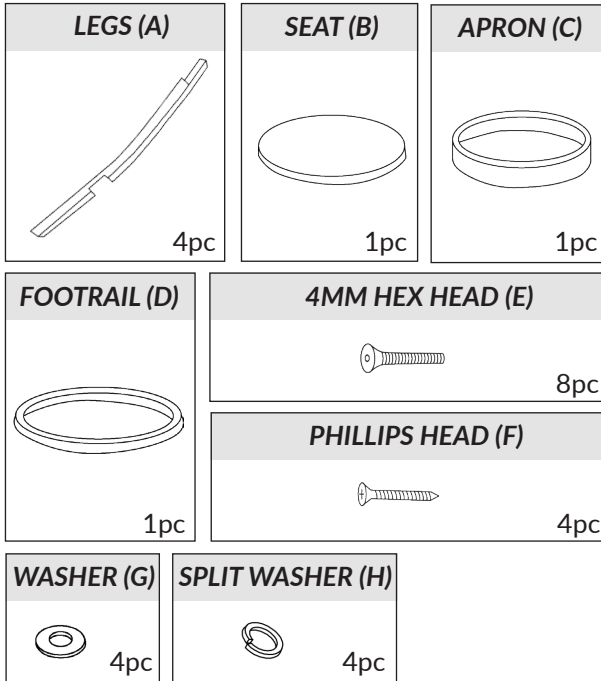

BONN

750mm Timber Stools

ez ASSEMBLY
INSTRUCTIONS

SCAN ME

PARTS:

TOOLS (NOT INCLUDED):

We strongly recommend applying thread lock to the full length of all screws and using an impact drill.

WARNING:

The warranty is voided for clients who assemble the product. Always take care with an impact drill gun, especially when screwing the seat into the frame.

INSTRUCTIONS: